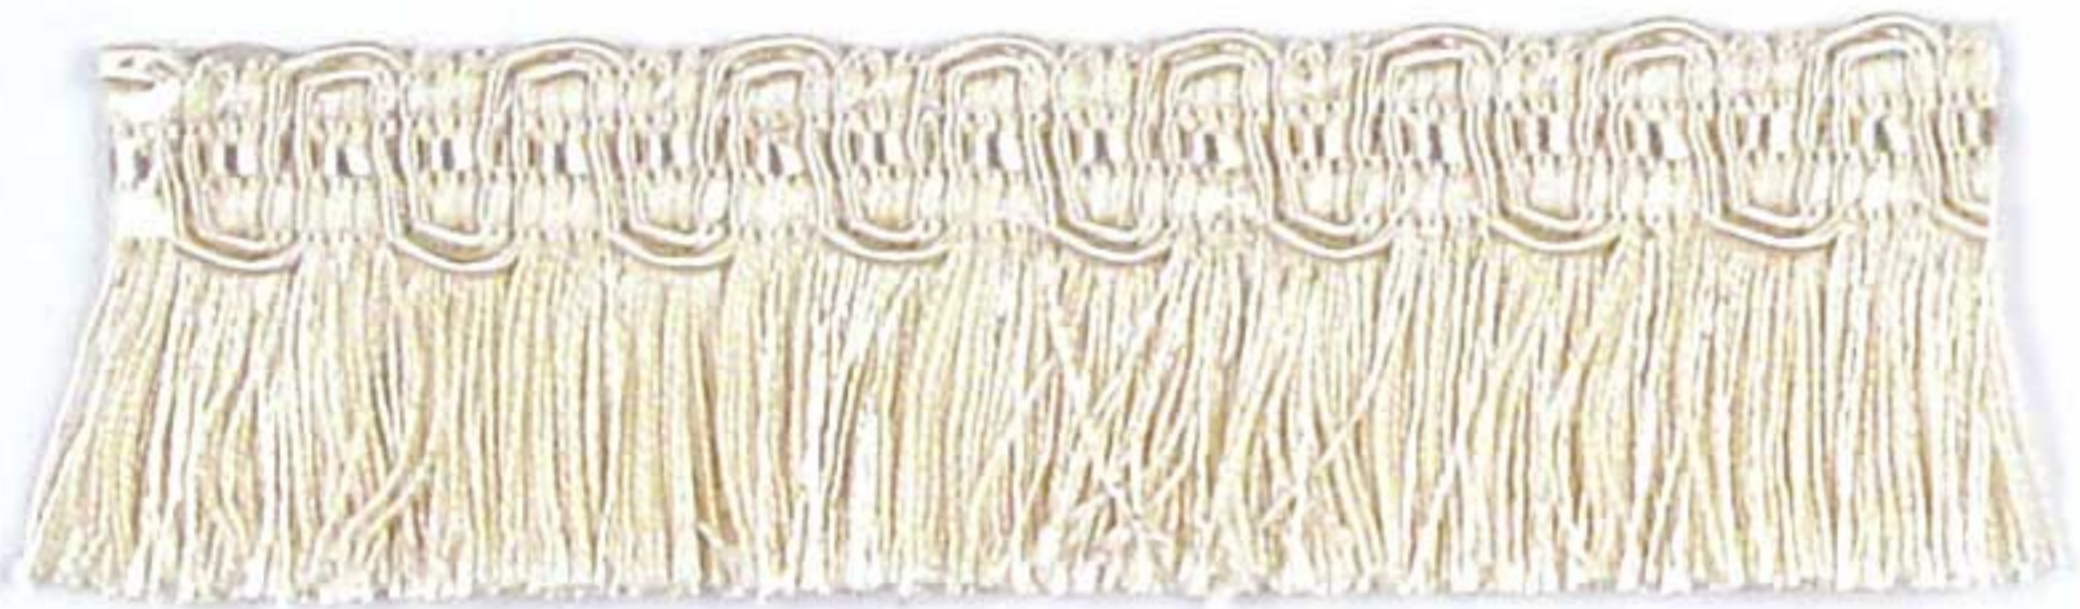

Cord  
Art: 240

8mm (5/16") Double Twist Cord

Cord with lip/  
Flange Cord  
Art: 241

8mm (5/16") Double Twist Cord

Art: 246  
20mm(3/4")wide  
Braid

Art: 247  
50mm (2") wide  
Ruche Fringe

Art: 249  
75mm (3") wide  
Tassel Braid